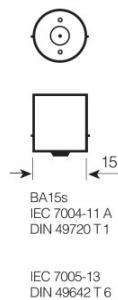

### Product information

Order reference	5637
Application (Category and Product specific)	Auxiliary lamp

### Dimensions & weight

Length	37.5 mm
Diameter	16.0 mm
Product weight	5.96 g