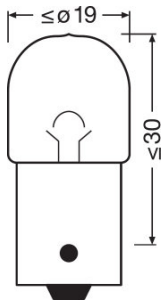

### Dimensions & weight

Length	37.5 mm
Diameter	16.0 mm
Product weight	5.96 g