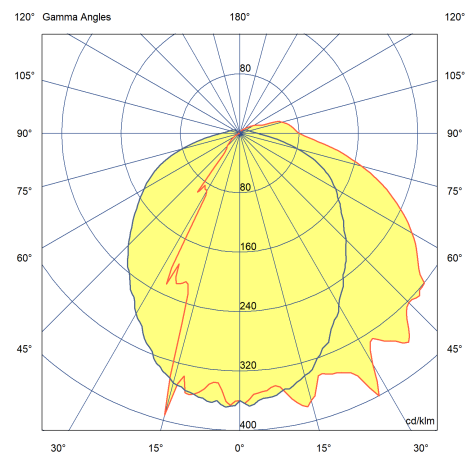

15W Walney Wallpack, Photocell, 840

Order Code: WAL001

Photometric Data	
Lumens	1800
Colour Rendering Index (CRI)	80-89
LPW (lm/W)	120
Colour Temperature (K)	4000 - 4000
SDCM	<5
Light Distribution	Symmetric/asymmetric
Lens / Reflector	Refractor Lens

Life Data	
Rated Life @ 25°C (Hrs)	50000
Rated Life L90/B50 @ 25°C	50000

Electrical Data	
Input (W)	15
Input (V)±10%	120 - 270
Voltage Type	AC
Input Current (A)	0.075
Power Factor	0.9
THD (%)	<10
No. Per C16 Breaker	48
Energy Efficiency Class (EEC)	A++, A+, A (LED)
Electrical Class	I
Short Circuit Protection	Yes
Thermal Overload Protection	Yes
Wiring X-sec (mm²)	1.5
Non-dimmable	Yes
LED Nominal Current (mA)	230 - 230

Physical Data	
Degree of Protection (IP)	IP65
Housing Colour	Black
Housing Material	Aluminium
Length (mm)	218
Width (mm)	147
Height/Depth (mm)	78
Weight (kg)	0.9
Warranty (year)	5
Case Material	Aluminium
Suitable for wall mounting	Yes
Suitable for surface mounting	Yes
Lamp Type	LED Not Exchangeable
Cover Material	Structured Plastic
Impact Strength	IK07