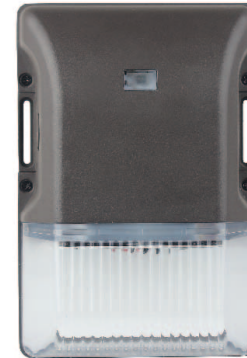

AVAILABLE IN
15W AND 26W

New for 2020! The Walney Wallpack is a **robust die-cast aluminium wallpack** featuring an **in-built photocell**. **Designed with low glare asymmetric light output, this sleek and discrete design is perfect for perimeter and walkway lighting.** Available in **15W and 26W outputs** for impressive **energy savings and long life.**

The 26W model is colour switchable between 3000K, 4000K and 5000K.

WALNEY WALLPACK

15W Walney Wallpack, Photocell, 840

Order Code: WAL001

Photometric Data	
Lumens	1800
Colour Rendering Index (CRI)	80-89
LPW (lm/W)	120
Colour Temperature (K)	4000 - 4000
SDCM	<5
Light Distribution	Symmetric/asymmetric
Lens / Reflector	Refractor Lens

Physical Data	
Degree of Protection (IP)	IP65
Housing Colour	Black
Housing Material	Aluminium
Length (mm)	218
Width (mm)	147
Height/Depth (mm)	78
Weight (kg)	0.9
Warranty (year)	5
Case Material	Aluminium
Suitable for wall mounting	Yes
Suitable for surface mounting	Yes
Lamp Type	LED Not Exchangeable
Cover Material	Structured Plastic
Impact Strength	IK07