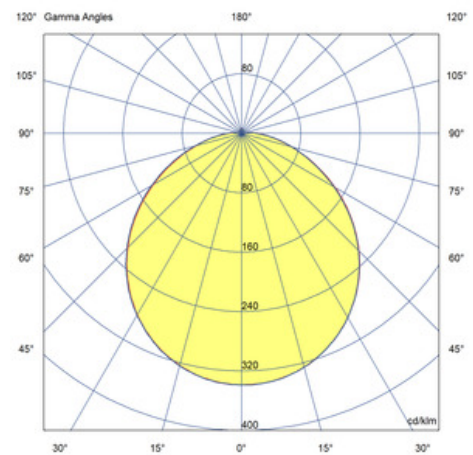

Electrical Data	
Microwave Sensor	No
Battery Type	-
Light Sensor	No
PIR Sensor	No
Input Current (mA)	100-100
No. Per B16 Breaker	32
No. Per C16 Breaker	42
Input (W)	20
Input (V)±10%	200-240
Voltage Type	AC
Power Factor	0.9
Energy Efficiency Class (EEC)	A++, A+, A (LED)
Electrical Class	II
Type of Wiring	Suitable for through wiring
Non-dimmable	Yes

Physical Data	
Degree of Protection (IP)	IP65
Housing Colour	Black
Housing Material	Plastic
Height/Depth (mm)	90
Diameter (mm)	350
Suitable for surface mounting	Yes
Lamp Type	LED exchangeable
Cover Material	Plastic- opal
Impact Strength	IK06