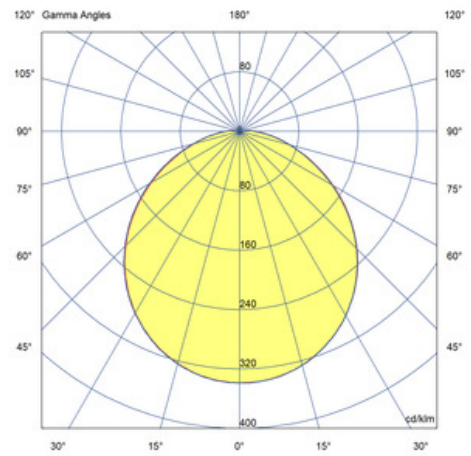

Life Data		
Rated Life (Hrs)	Ta = 25C	
	50000	
Lumen Maintenance (Hrs)	Ta = 25C	
	B50	B10
	L70	-
	L80	-
	L90	50000

Electrical Data	
Microwave Sensor	No
Battery Type	-
Light Sensor	No
PIR Sensor	No
Input Current (mA)	100-100
No. Per B16 Breaker	32
No. Per C16 Breaker	42
Input (W)	20
Input (V)±10%	200-240
Voltage Type	AC
Power Factor	0.9
Energy Efficiency Class (EEC)	A++, A+, A (LED)
Electrical Class	II
Type of Wiring	Suitable for through wiring
Non-dimmable	Yes

Physical Data	
Degree of Protection (IP)	IP65
Housing Colour	Black
Housing Material	Plastic
Height/Depth (mm)	90
Diameter (mm)	350
Suitable for surface mounting	Yes
Lamp Type	LED exchangeable
Cover Material	Plastic- opal
Impact Strength	IK06