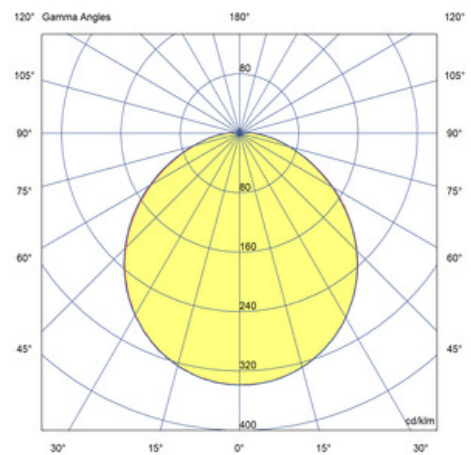

Electrical Data	
Microwave Sensor	No
Battery Type	-
Light Sensor	No
PIR Sensor	No
Input Current (mA)	70-70
No. Per B16 Breaker	48
No. Per C16 Breaker	64
Input (W)	14
Input (V)±10%	200-240
Voltage Type	AC
Power Factor	0.9
Energy Efficiency Class (EEC)	A++, A+, A (LED)
Electrical Class	II
Type of Wiring	Suitable for through wiring
Non-dimmable	Yes

Physical Data	
Degree of Protection (IP)	IP65
Housing Colour	White
Housing Material	Plastic
Height/Depth (mm)	90
Diameter (mm)	350
Suitable for surface mounting	Yes
Lamp Type	LED exchangeable
Cover Material	Plastic- opal
Impact Strength	IK06