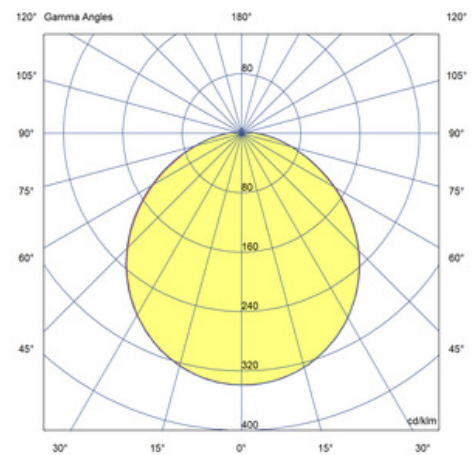

Life Data		
Rated Life (Hrs)	Ta = 25C	
	50000	
Lumen Maintenance (Hrs)	Ta = 25C	
	B50	B10
	L70	-
	L80	-
	L90	50000

Electrical Data	
Microwave Sensor	No
Battery Type	-
Light Sensor	No
PIR Sensor	No
Input Current (mA)	70-70
No. Per B16 Breaker	48
No. Per C16 Breaker	64
Input (W)	14
Input (V)±10%	200-240
Voltage Type	AC
Power Factor	0.9
Energy Efficiency Class (EEC)	A++, A+, A (LED)
Electrical Class	II
Type of Wiring	Suitable for through wiring
Non-dimmable	Yes

Physical Data	
Degree of Protection (IP)	IP65
Housing Colour	Black
Housing Material	Plastic
Height/Depth (mm)	90
Diameter (mm)	350
Suitable for surface mounting	Yes
Lamp Type	LED exchangeable
Cover Material	Plastic- opal
Impact Strength	IK06