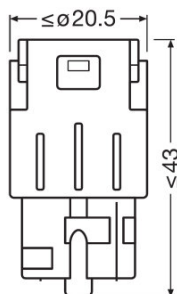

### Dimensions & weight

|                |         |
|----------------|---------|
| Diameter       | 20.0 mm |
| Product weight | 12.00 g |
| Length         | 47.5 mm |